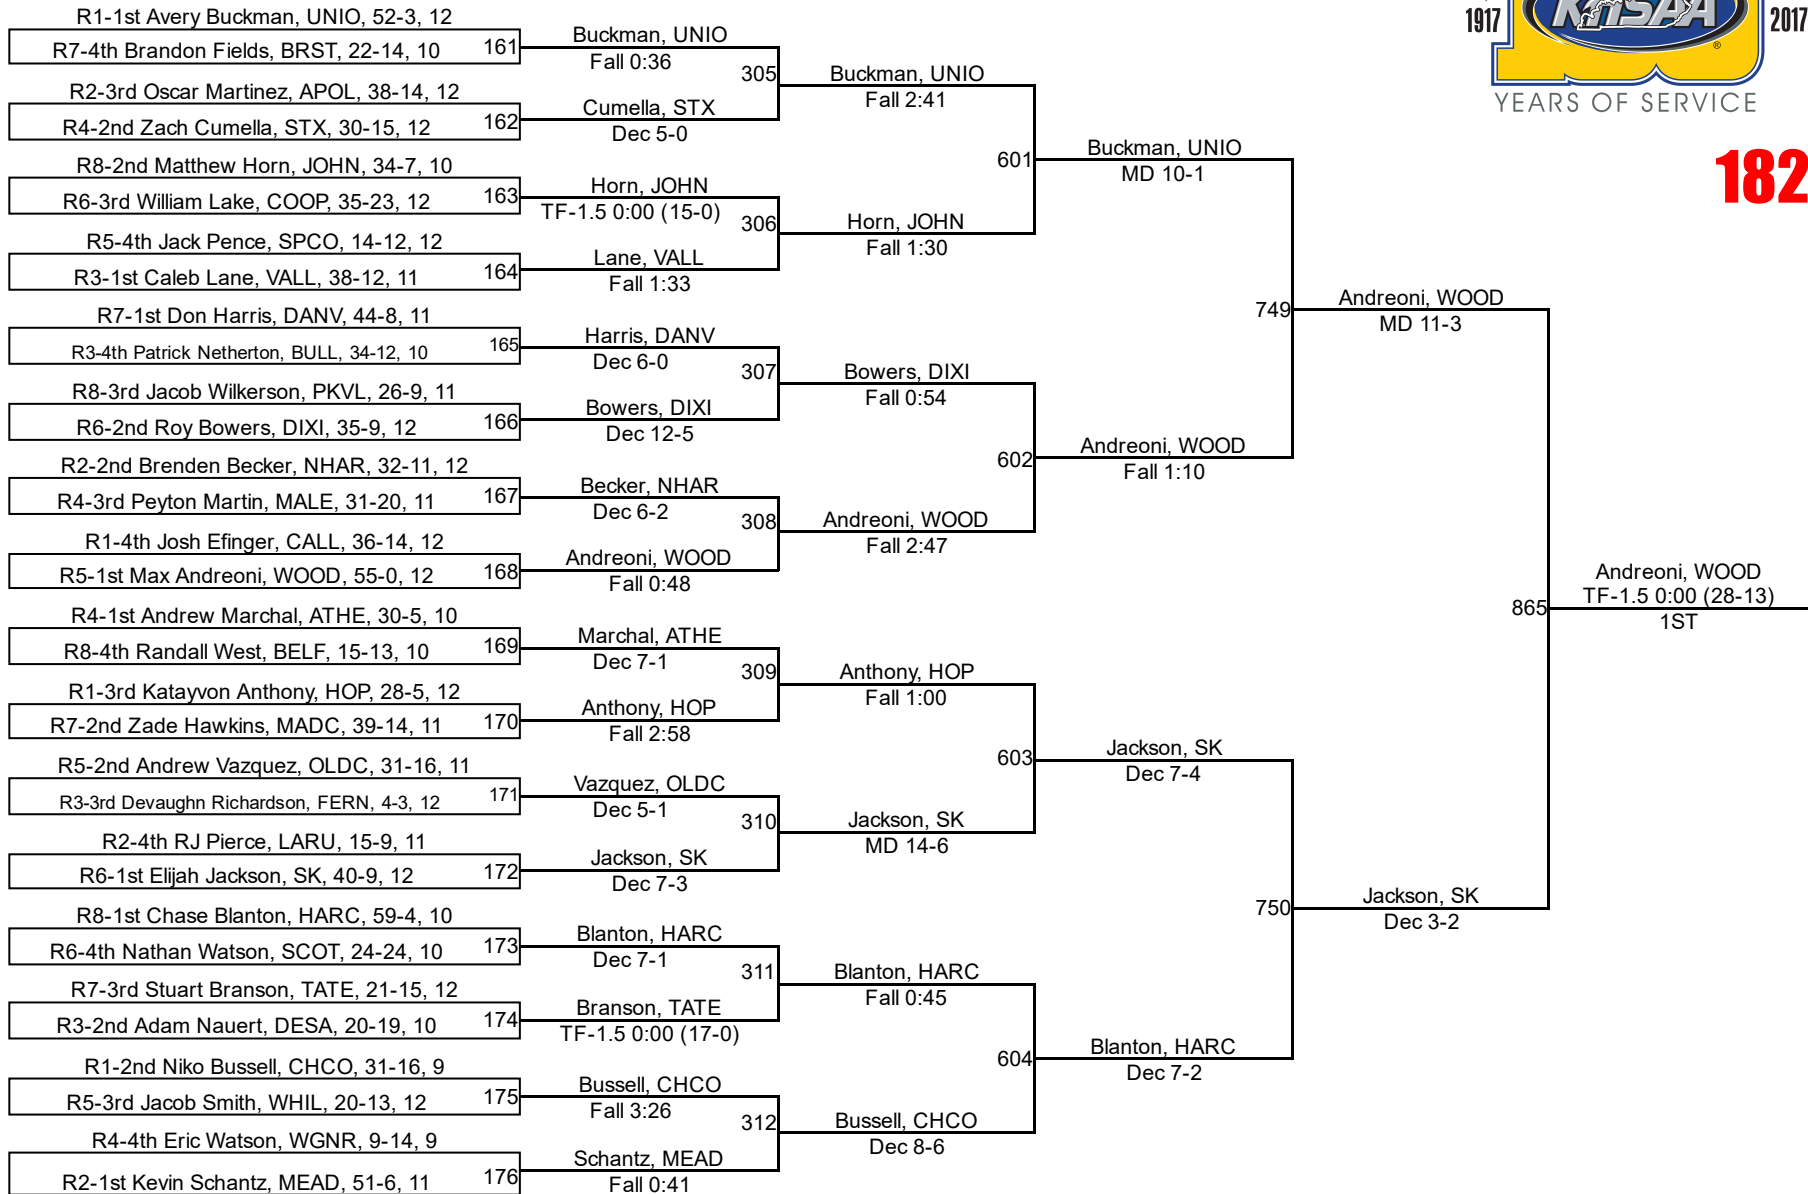

2017 KHSAA State Championships

182