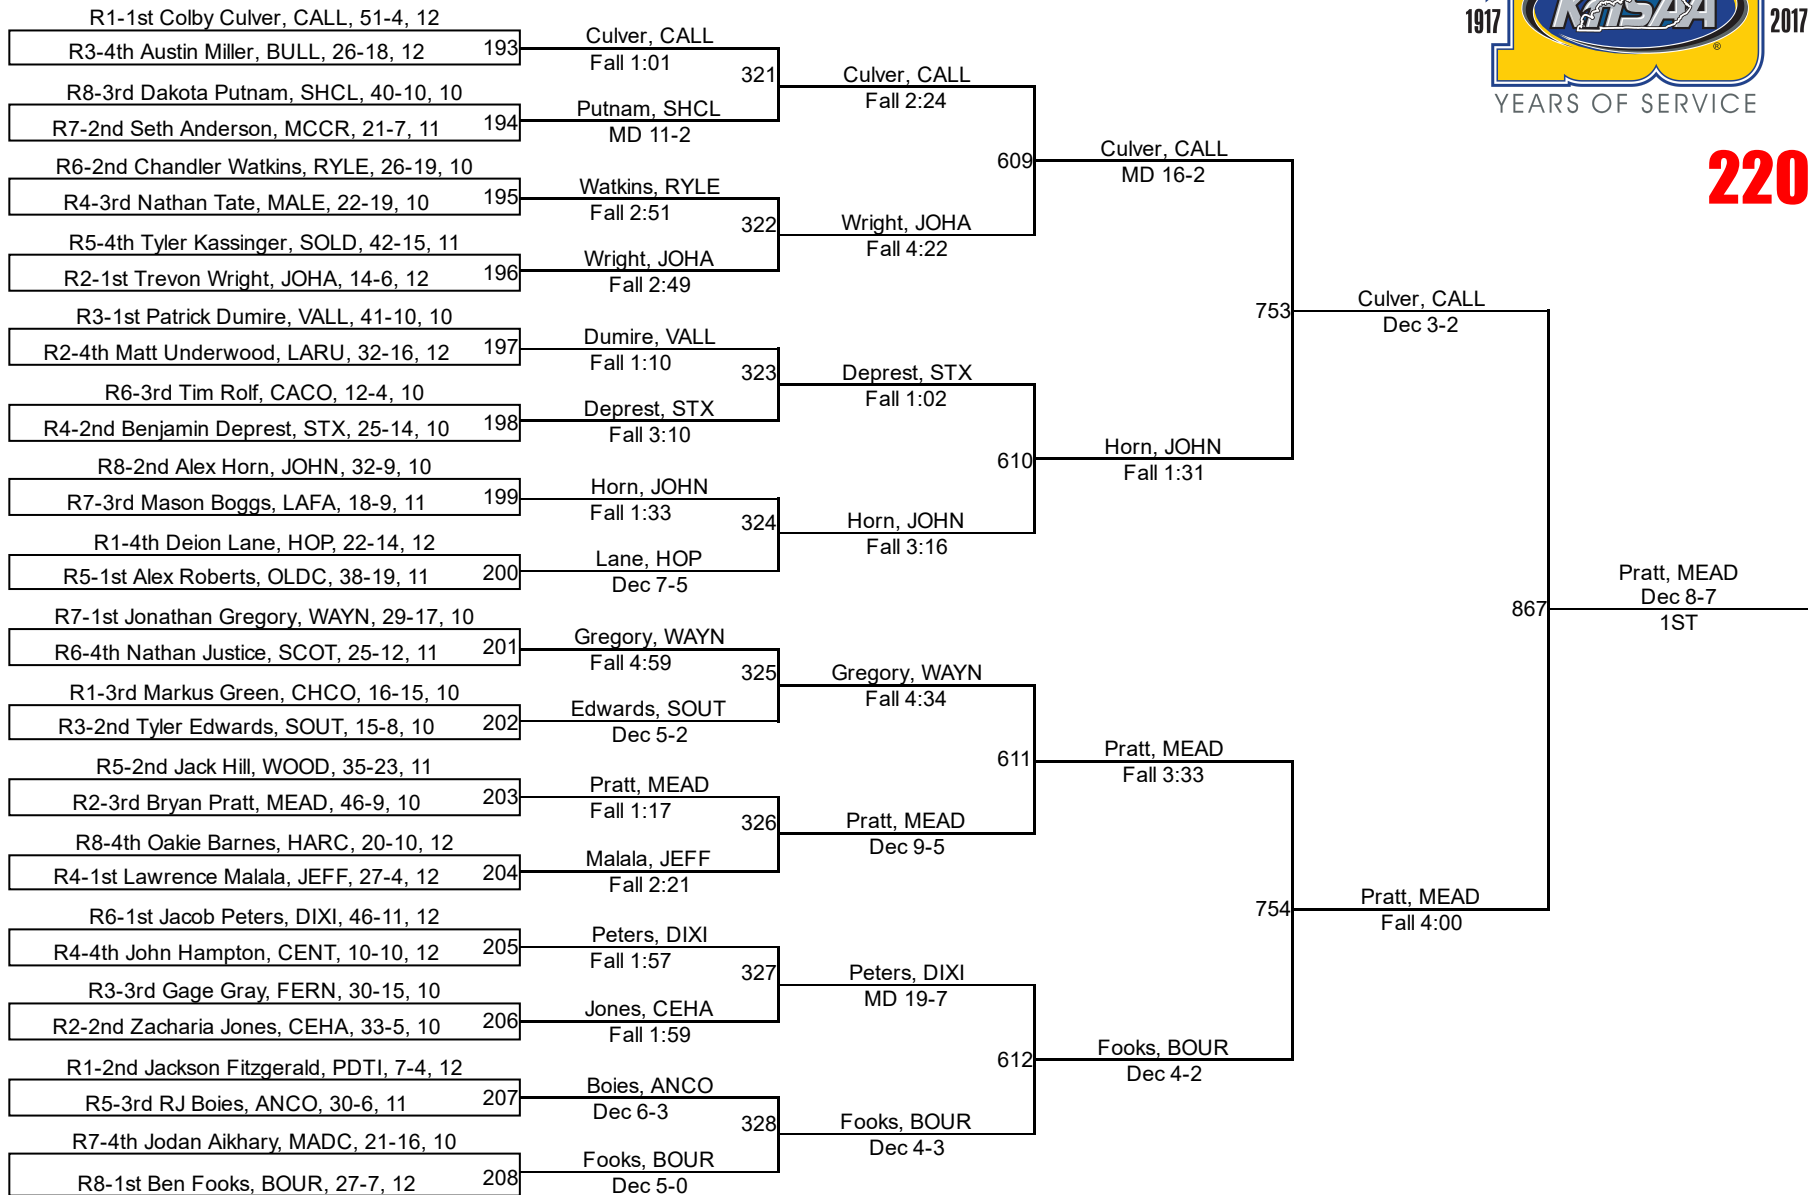

2017 KHSAA State Championships

220