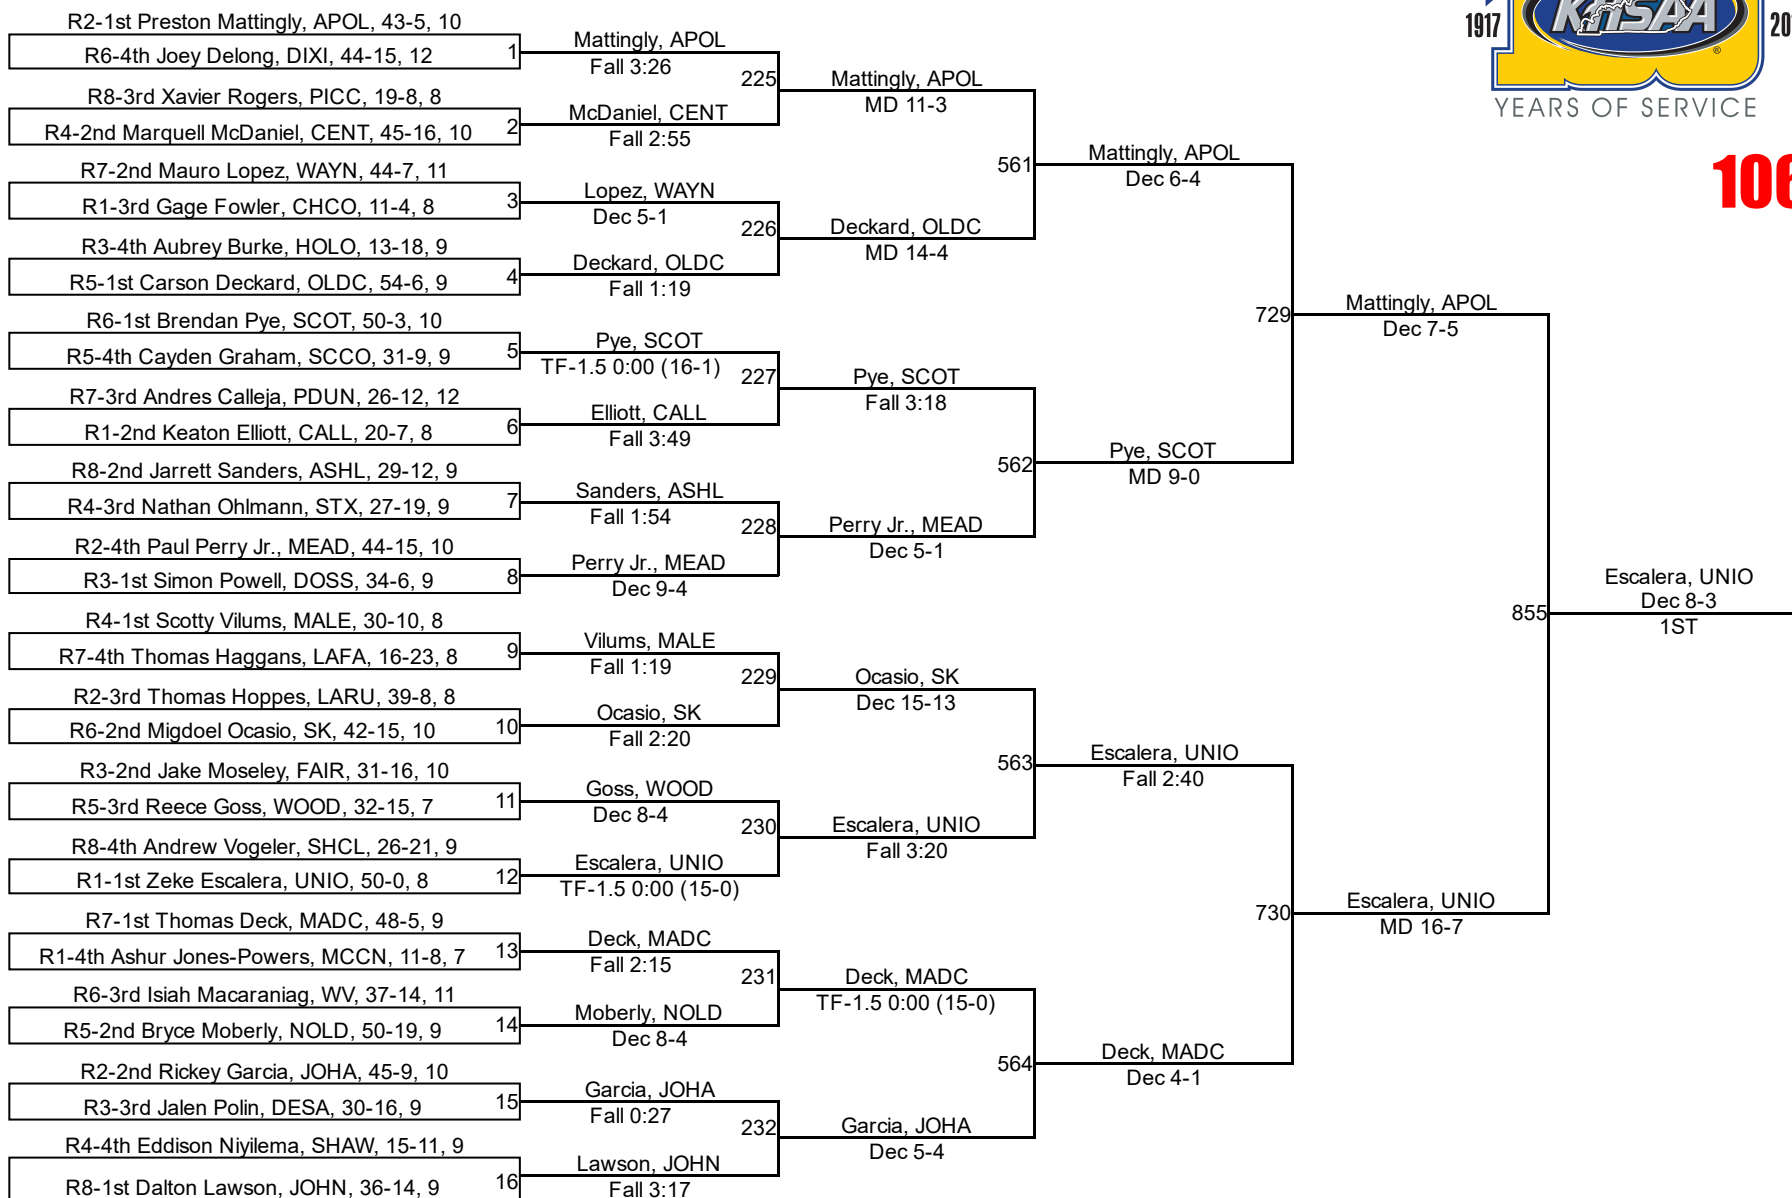

2017 KHSAA STATE WRESTLING CHAMPIONSHIPS

Alltech Arena (Lexington, Ky.) // Feb. 17-18

FINAL Team Standings and Awards

<u>Place</u>	<u>Team Name</u>	<u>Total Points</u>
1	Union County	227.5
2	St. Xavier	191.0
3	Johnson Central	171.0
4	Woodford County	152.0
5	Walton-Verona	123.5
6	Simon Kenton	115.0
7	John Hardin	86.5
8	Oldham County	84.0
9	Wayne County	76.0
10	Dixie Heights	74.5
11	Calloway County	74.0
12	LaRue County	61.5
12	Madison Central	61.5
14	Meade County	60.0
15	Cooper	58.0
16	Male	55.5
17	Ryle	52.0
18	Scott	50.0
19	Fern Creek	49.0
20	Campbell County	48.0
21	Christian County	46.0
22	Valley	45.5
23	Taylor County	44.5
24	Apollo	44.0
25	Henry Clay	40.5
26	Harrison County	36.5
27	Sheldon Clark	35.5
28	Moore	35.0
28	North Oldham	35.0
30	Trinity (Louisville)	34.0
31	Fort Campbell	31.5
32	Bourbon County	31.0
32	Lafayette	31.0
34	Hopkinsville	30.5
35	Madison Southern	29.0
36	DuPont Manual	28.5
37	Central Hardin	28.0
38	Pleasure Ridge Park	26.5
39	Newport	26.0
40	Doss	25.0
41	Montgomery County	24.0
42	Trigg County	23.5
43	McCracken County	21.5
44	Central	21.0
44	North Hardin	21.0
46	Danville	20.0
47	Caldwell County	19.5
48	South Oldham	18.5
49	Ashland Blazer	17.5
50	McCreary Central	14.5
51	Anderson County	13.0
51	DeSales	13.0
51	Jeffersontown	13.0
54	Scott County	11.5
55	Boyle County	11.0

Most Pins in Least Total Time

Casey Cornett (170 lb., Senior, Simon Kenton)
5 Pins in Total Time of 10:40

Orville Williams Outstanding Wrestler Award

Casey Cornett (170 lb., Senior, Simon Kenton)

Kentucky Wrestling Coaches Association - Awards Small School Division

Champion Union County
Runner-up Walton-Verona

Coach of the Year

Robert Ervin, Union County

Official of the Year

Jason Sedoris

56	Franklin County	10.0
57	Bullitt East	8.0
57	Eastern	8.0
59	Tates Creek	7.5
60	Holmes	7.0
61	Fairdale	6.0
61	Owensboro	6.0
63	Bullitt Central	5.0
63	Prestonsburg	5.0
65	Paducah Tilghman	4.0
66	Atherton	3.0
66	Bardstown	3.0
66	Nelson County	3.0
66	Ohio County	3.0
66	Pikeville	3.0
66	Southern	3.0
66	Western Hills	3.0
66	Whitley County	3.0
74	North Bullitt	2.0
74	Pike County Central	2.0
74	West Jessamine	2.0
77	Iroquois	1.0
77	Paul Laurence Dunbar	1.0
77	Perry County Central	1.0
80	Belfry	0
80	Boone County	0
80	Bryan Station	0
80	Conner	0
80	Covington Catholic	0
80	Fort Knox	0
80	Fulton City	0
80	Holy Cross (Louisville)	0
80	Letcher County Central	0
80	Seneca	0
80	Shawnee	0
80	Spencer County	0
80	Waggener	0
93	Western	-1

106