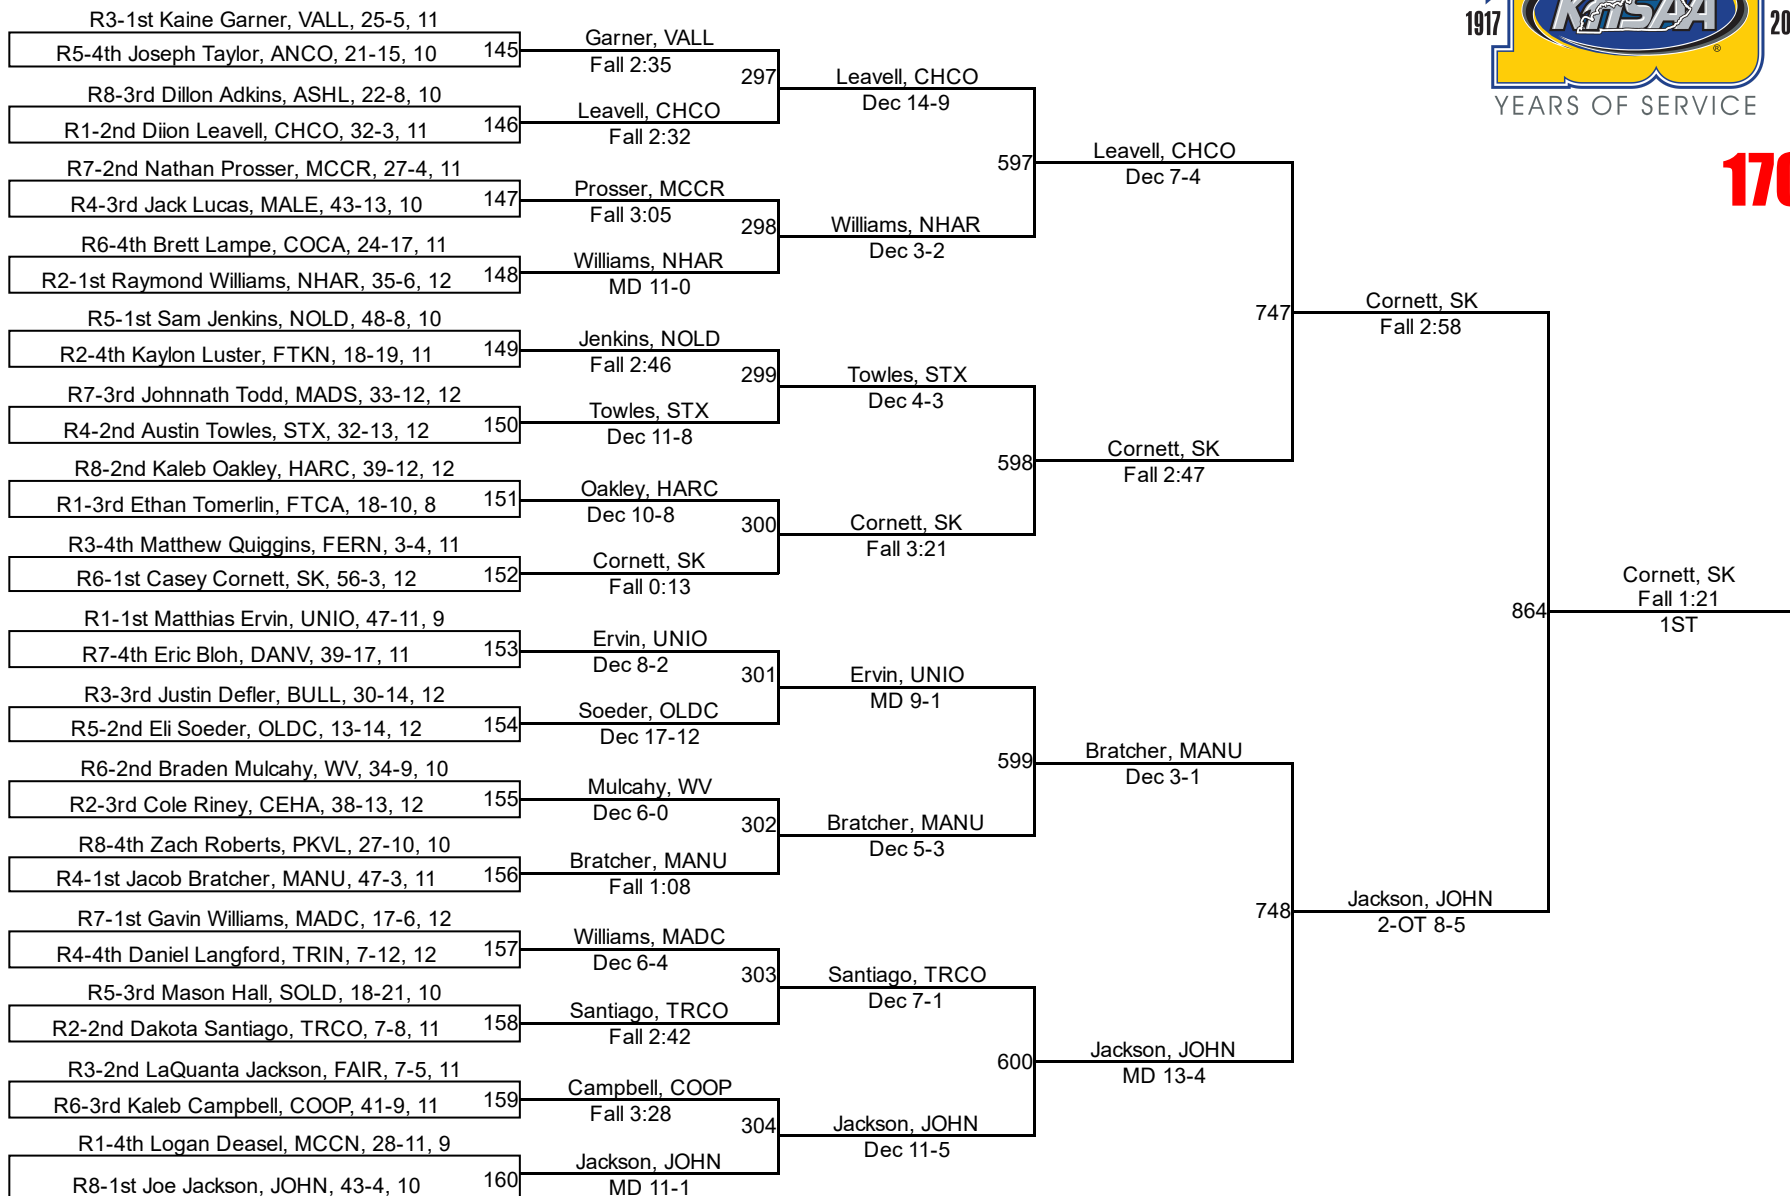

2017 KHSAA State Championships

170