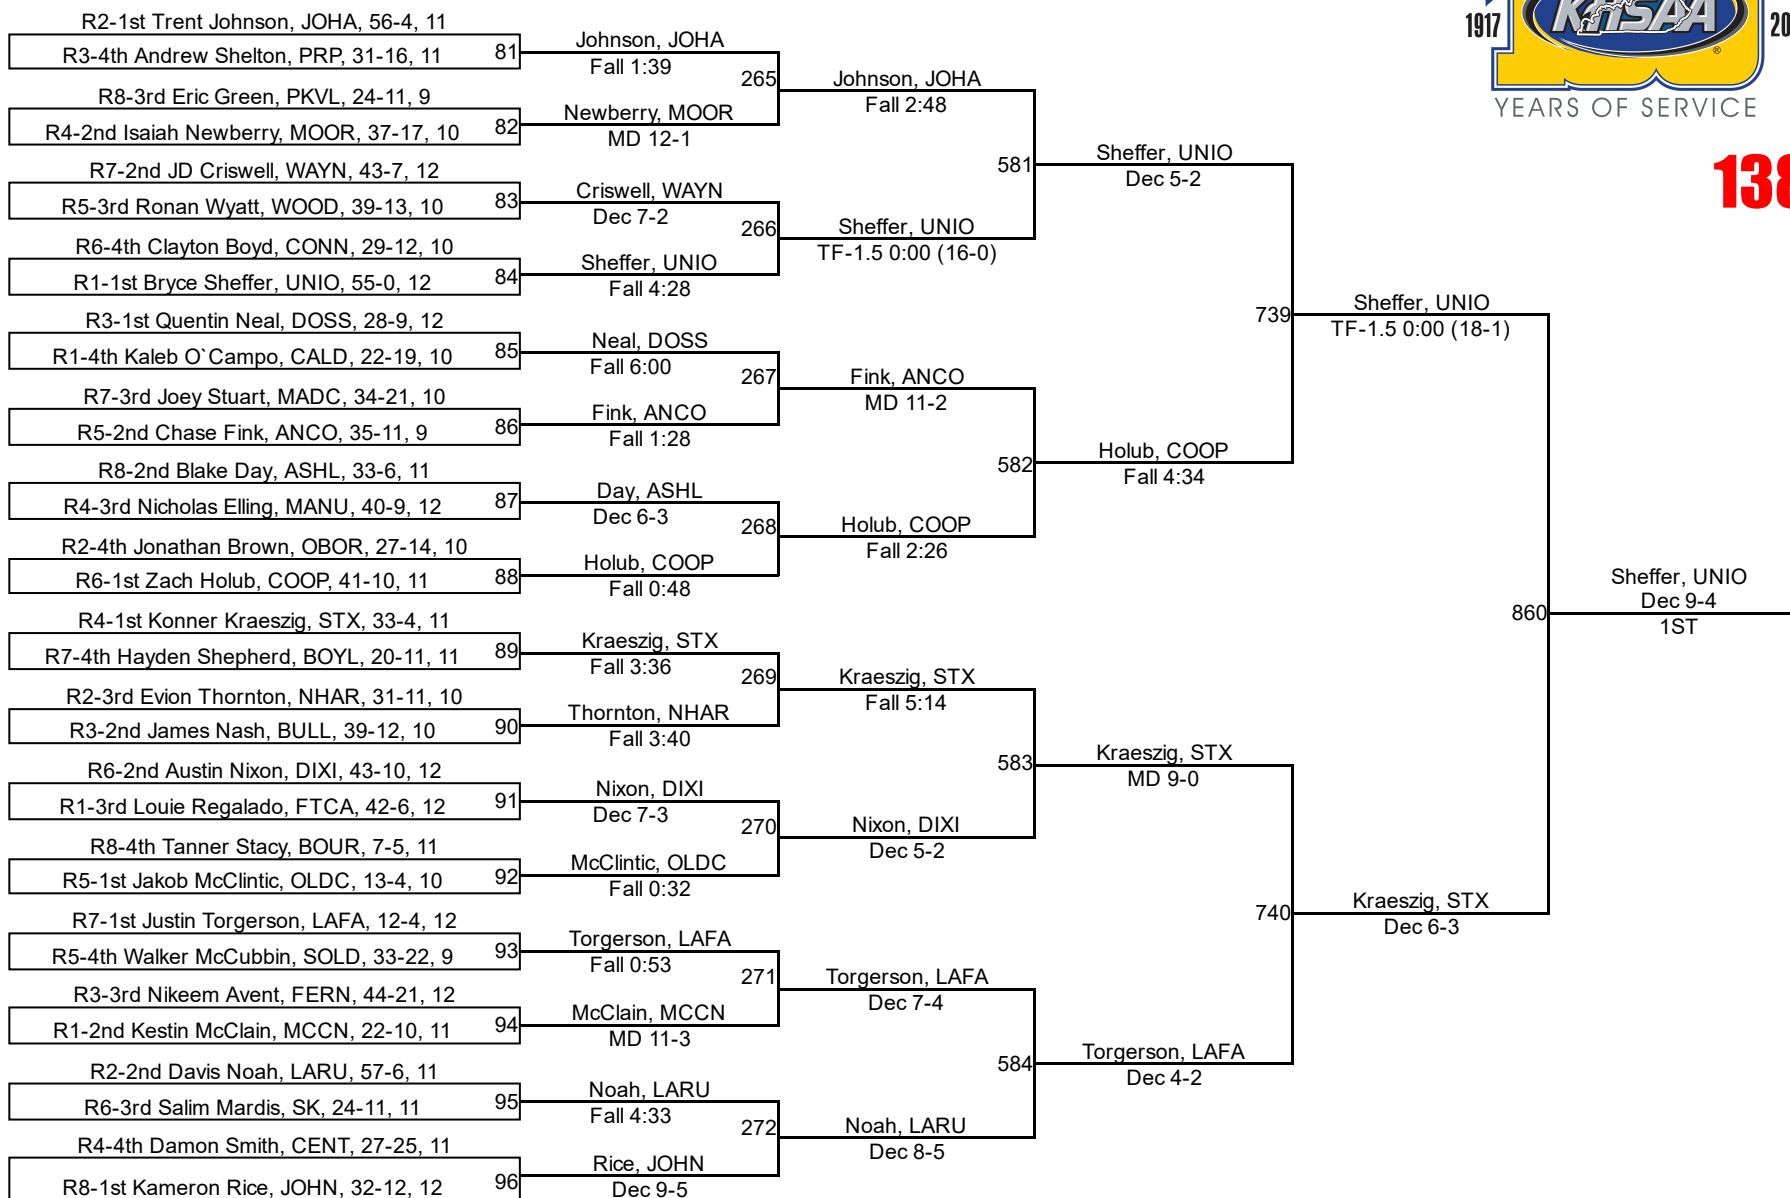

2017 KHSAA State Championships

138