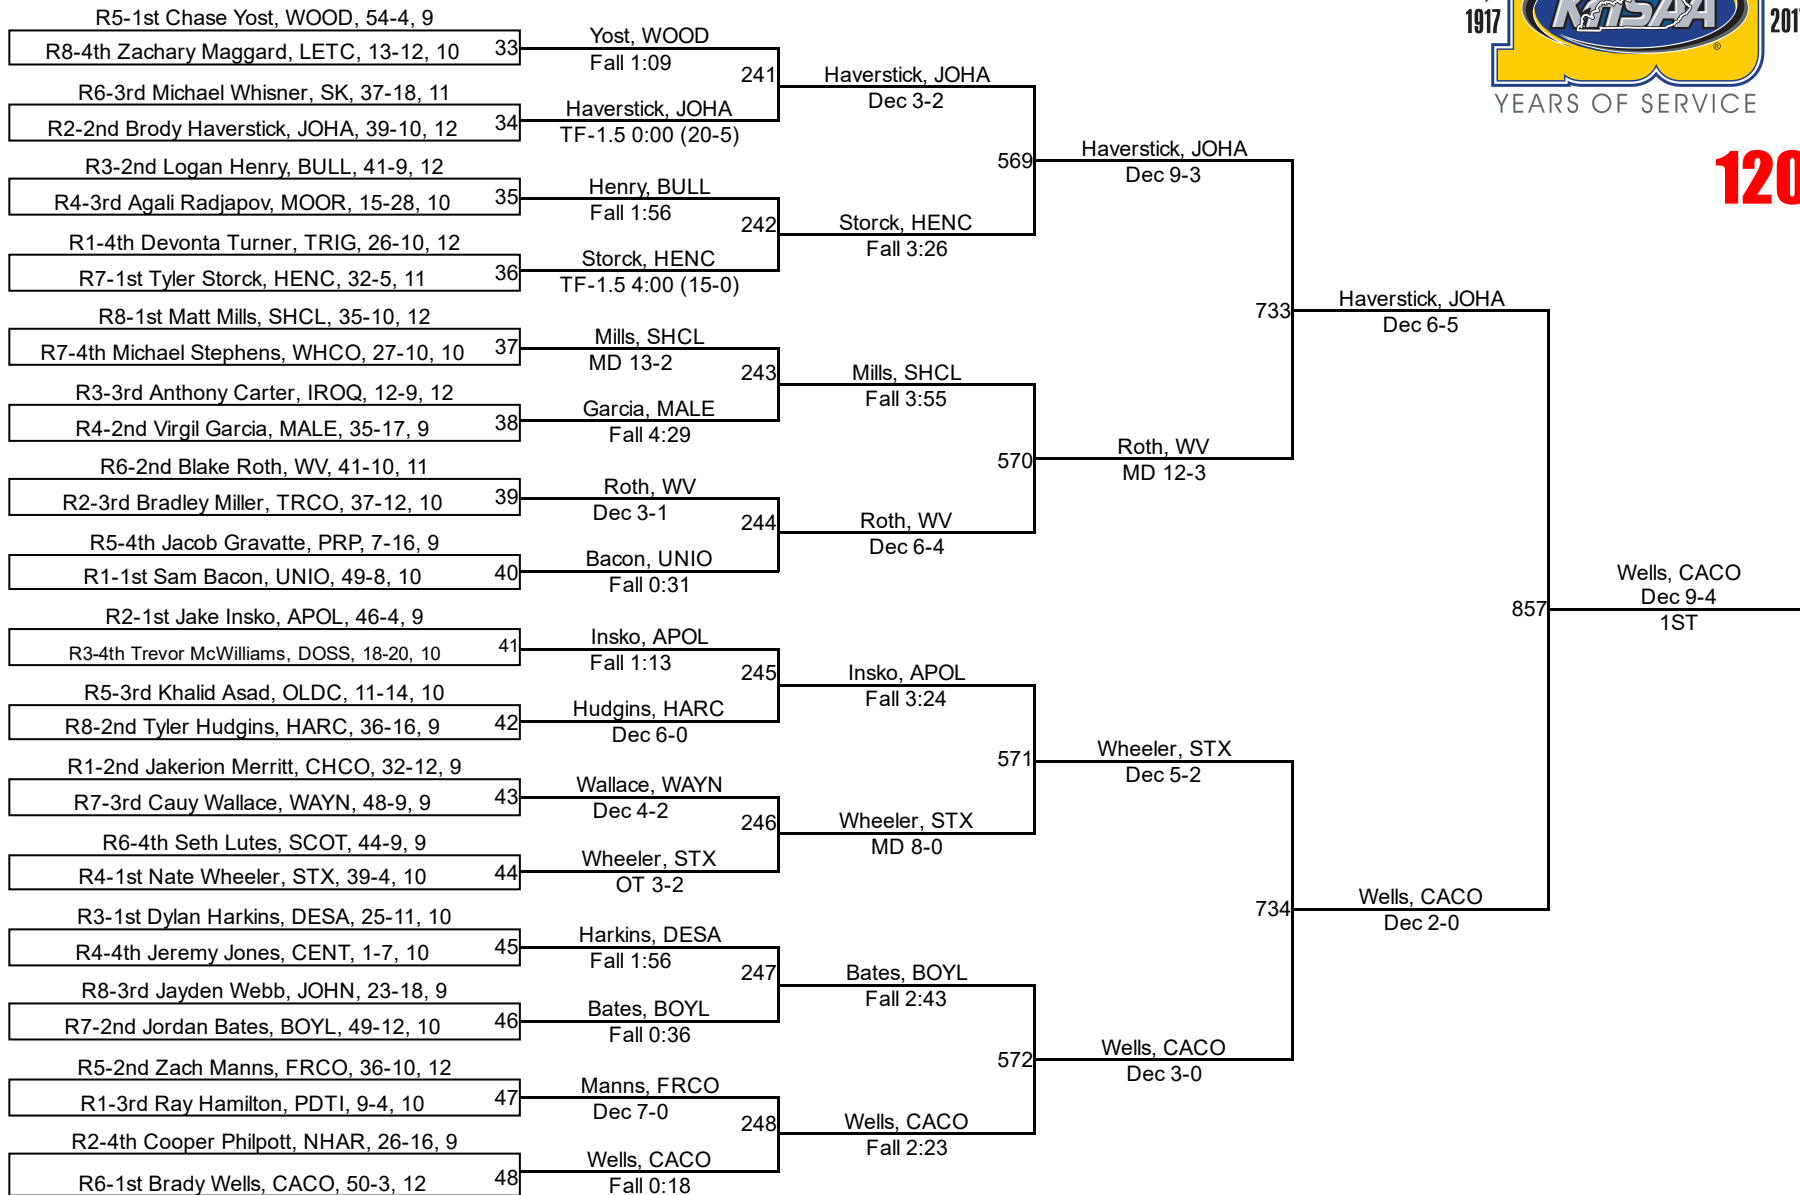

2017 KHSAA State Championships

120