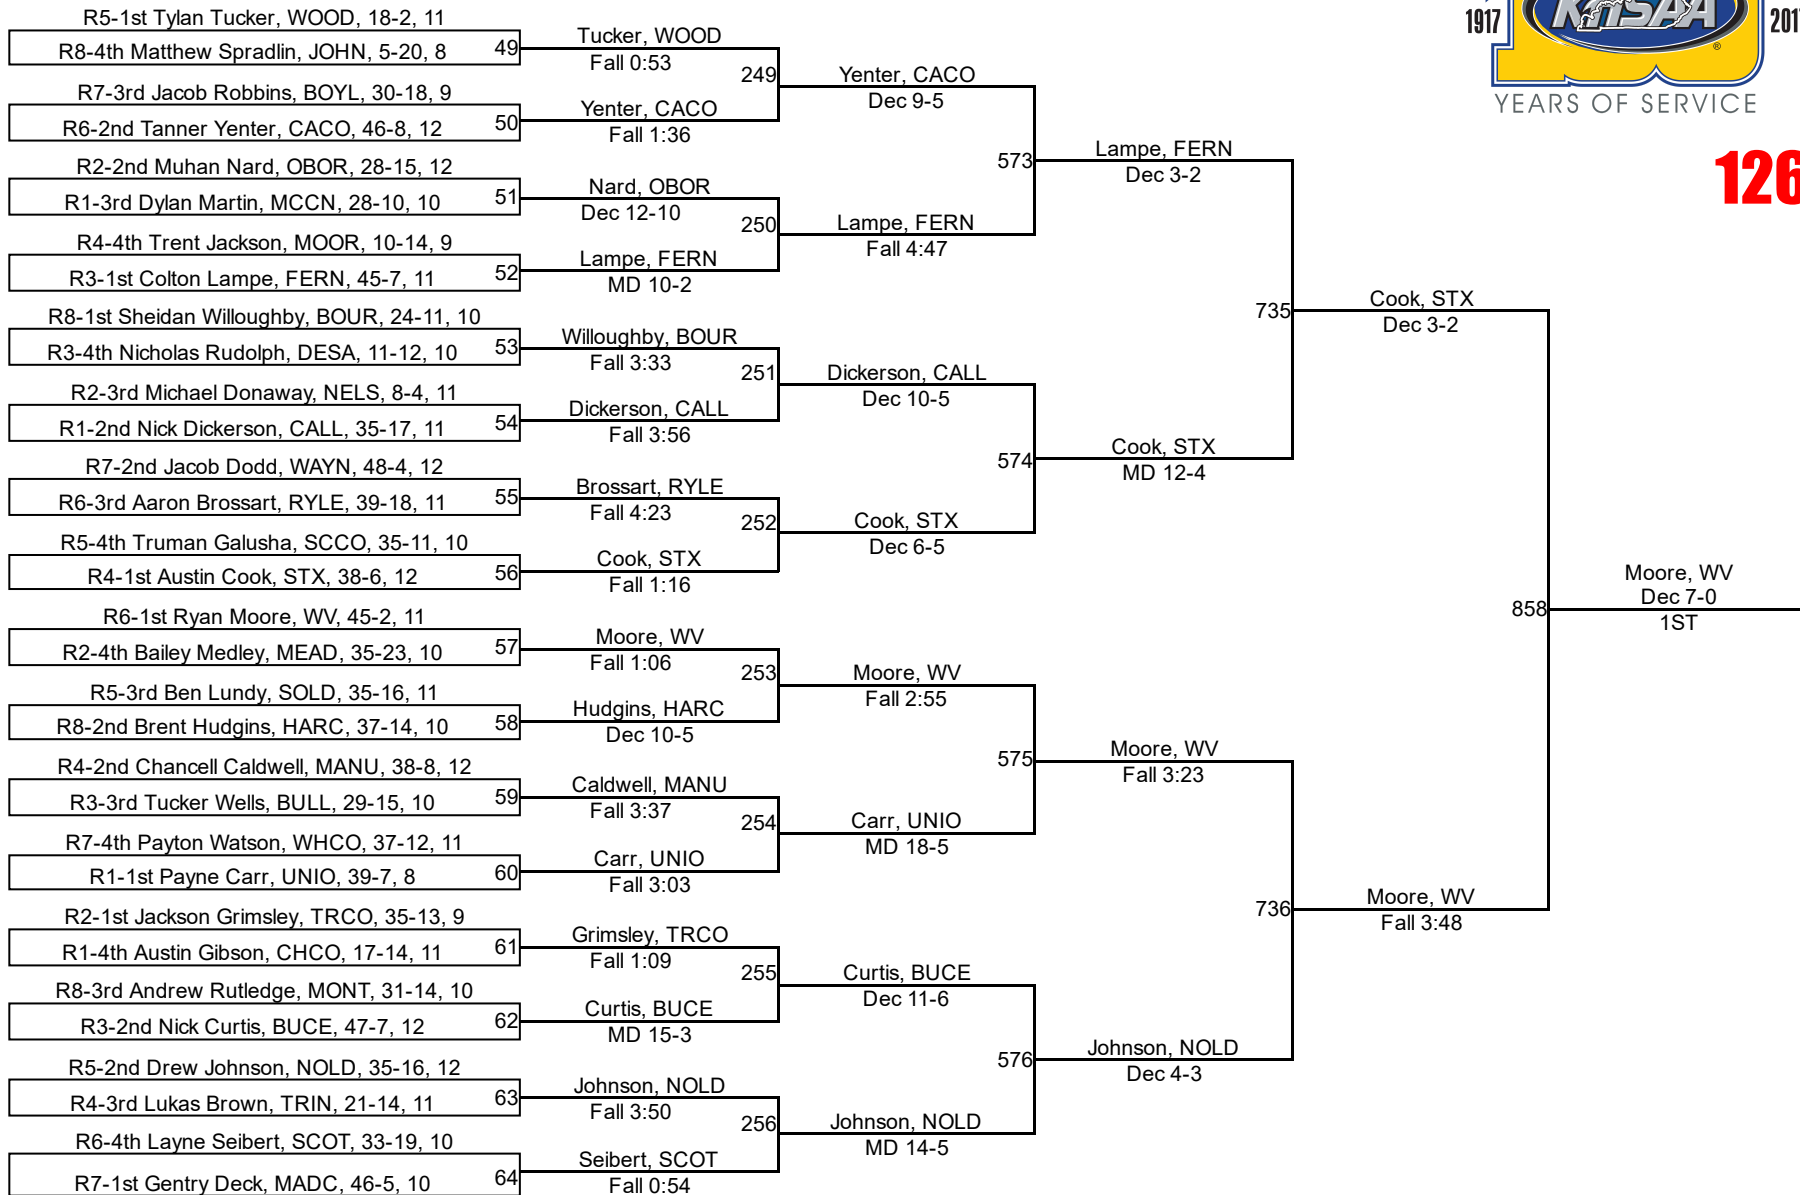

2017 KHSAA State Championships

126