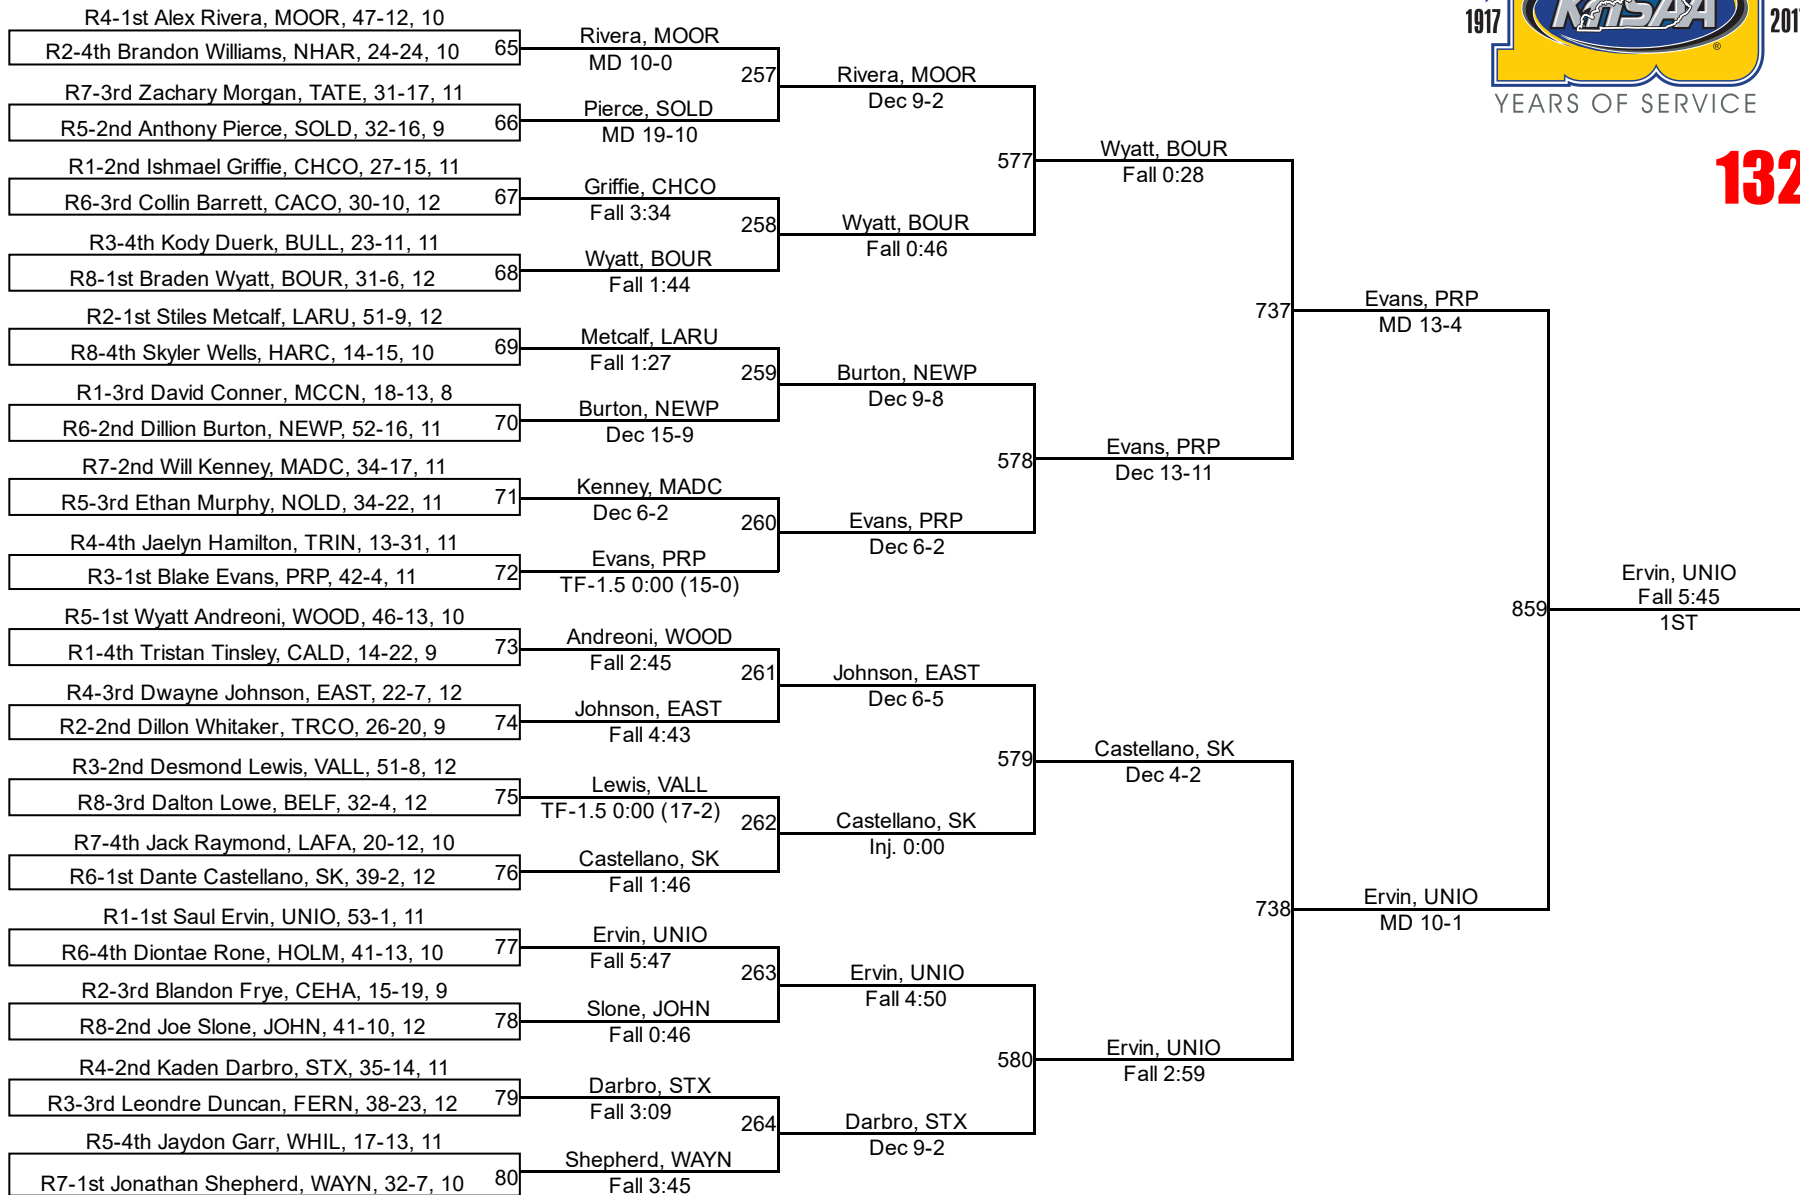

2017 KHSAA State Championships

132